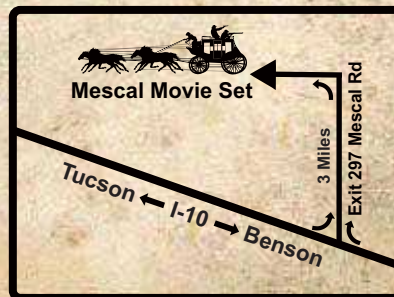

# Mescal Movie Set

Western Frontier Town Surrounded by Picturesque Mountains and High Desert Plains

The Mescal Movie Set is an iconic "Old West" frontier town that presents a unique filming experience. The historical set is ideal for featured films, television series, reality shows, commercials, music videos, photo shoots, and other film productions.

The Mescal Movie Set is located 40 miles south of Tucson with easy access off of I-10. The set offers 28 buildings on 70 acres in a cattle country setting with mountain backdrops, scenic vistas, and spectacular sunsets.