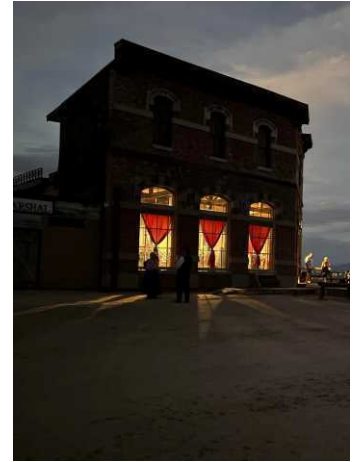

The Mescal Movie Set is located 40 miles south of Tucson with easy access off of I-10. The set offers 28 buildings on 70 acres in a cattle country setting with mountain backdrops, scenic vistas, and spectacular sunsets.

# MESCAL MOVIE SET - EXTERIORS

# MESCAL MOVIE SET - VISTAS

# MESCAL MOVIE SET - SALOON

Built in 1993 for *The Quick and the Dead*  
2652 square feet

*The Quick and the Dead* - 1994